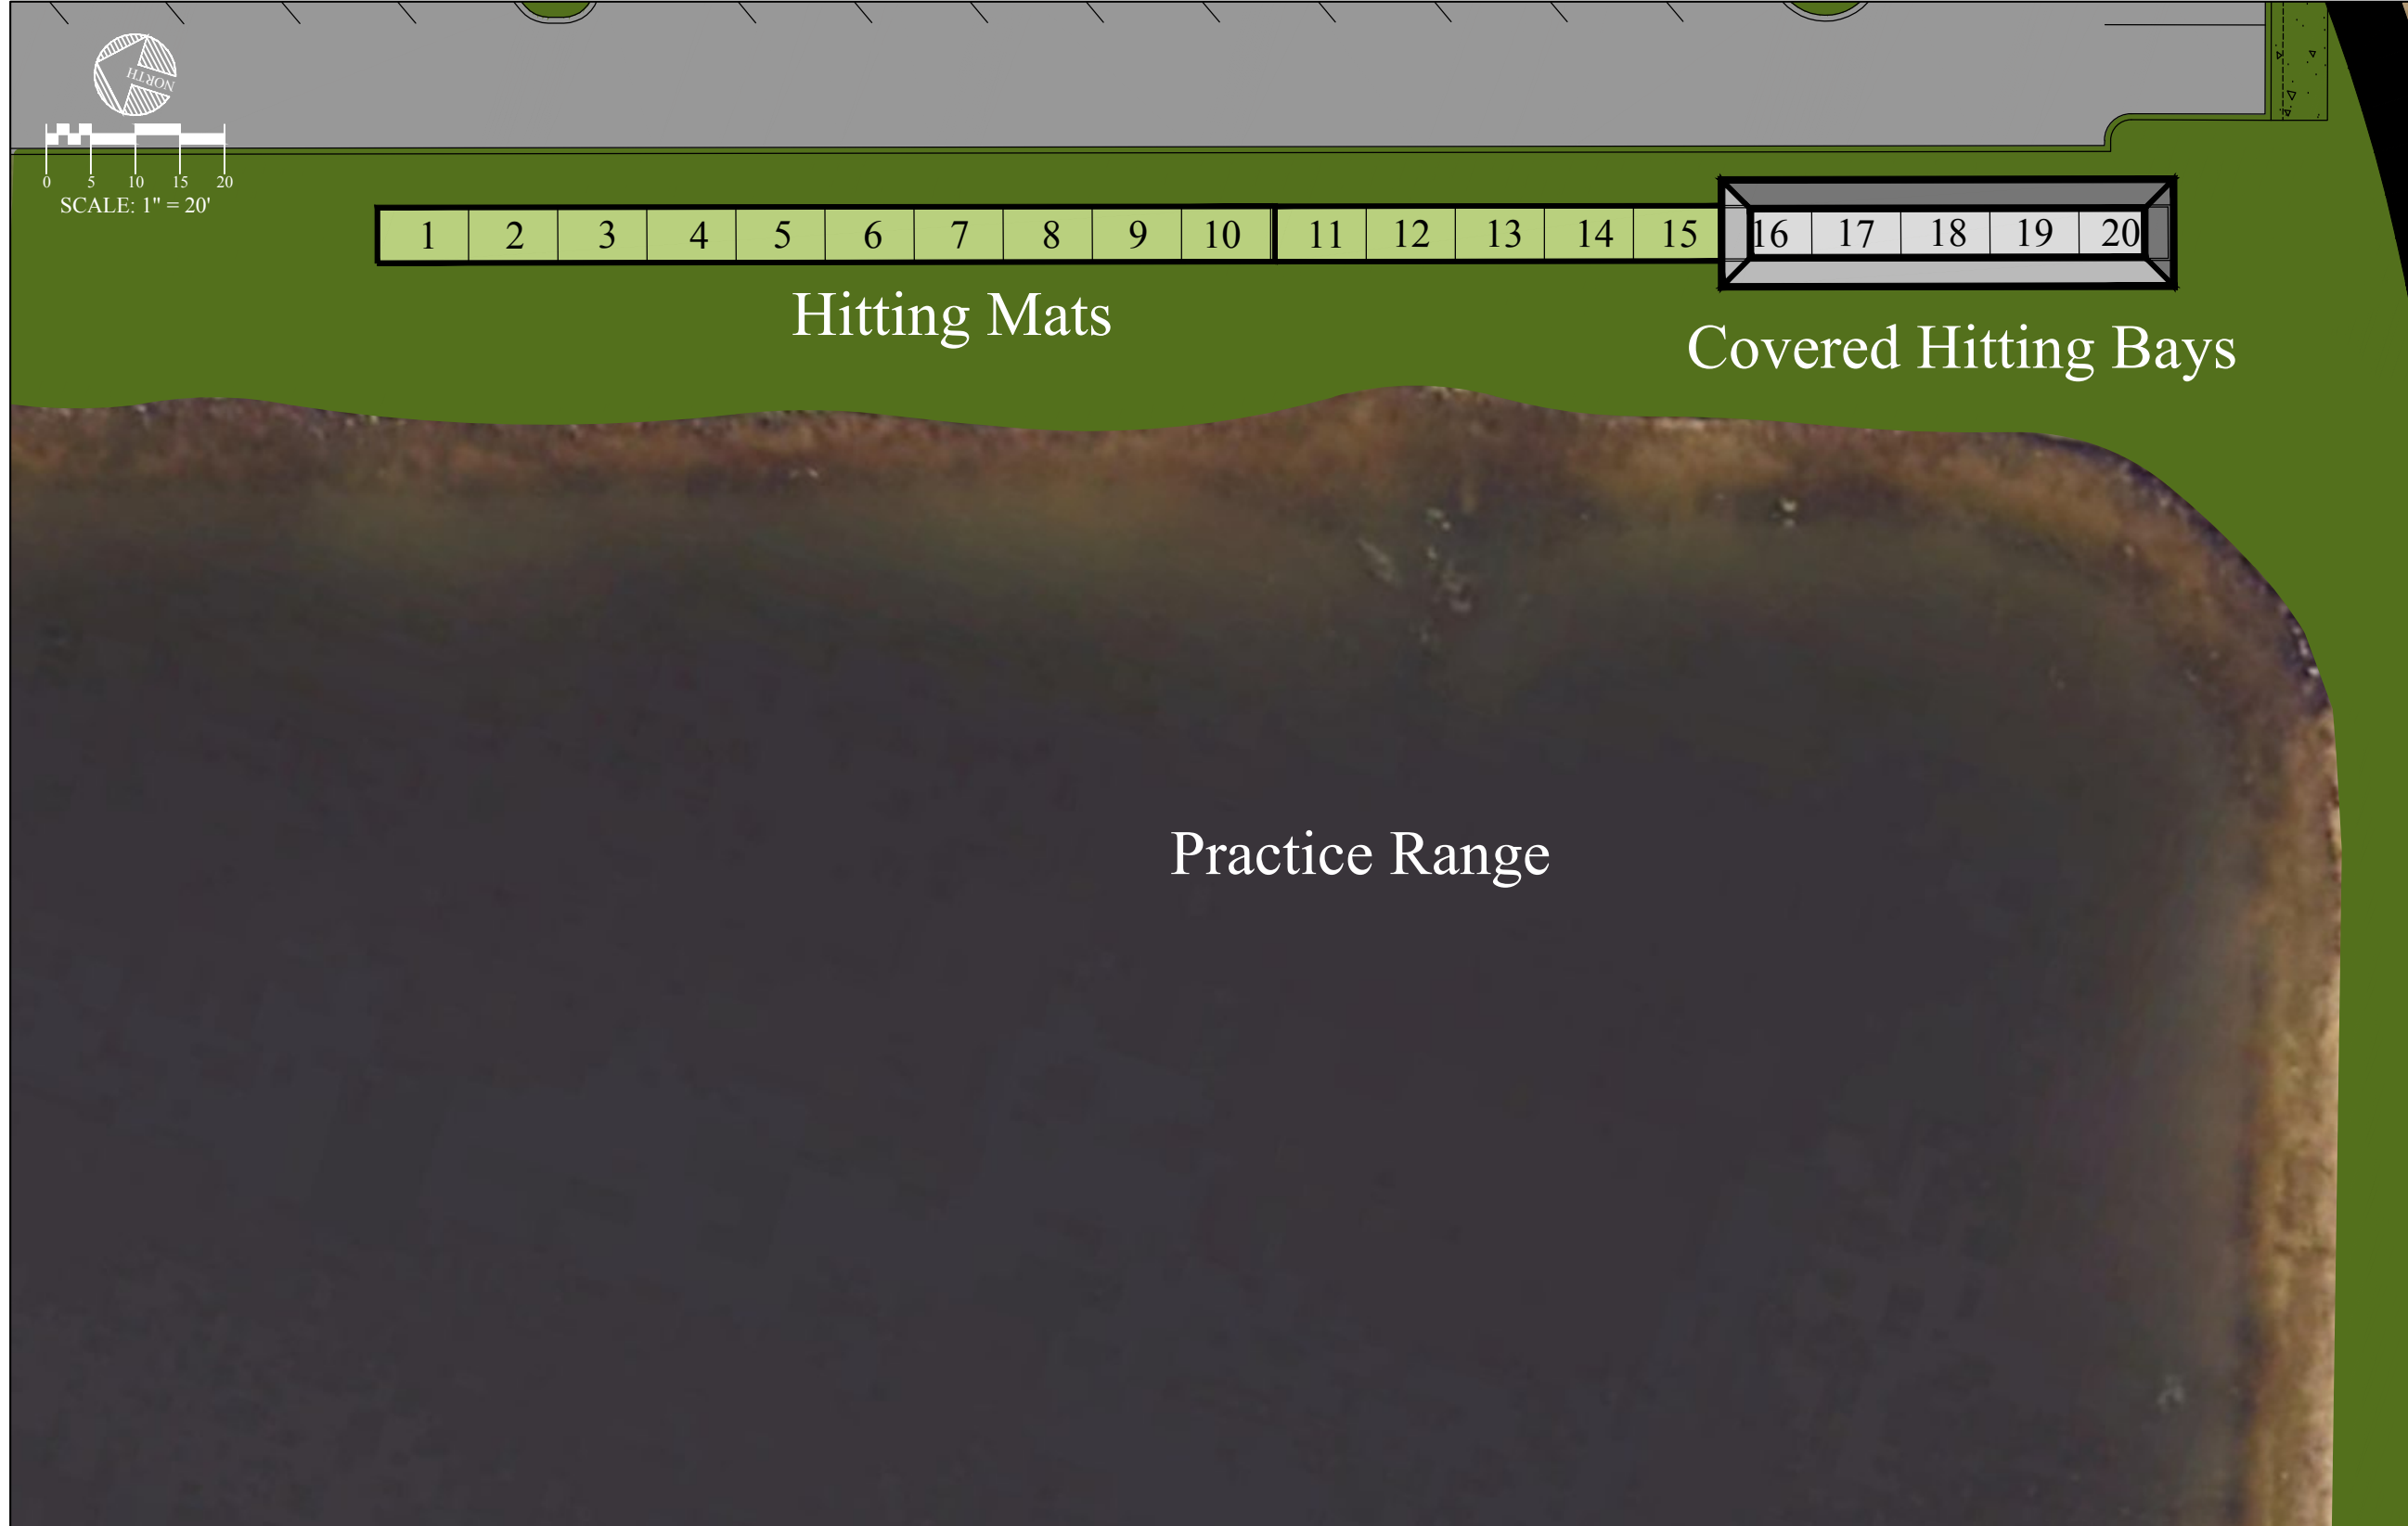

COVERED HITTING BAYS

SHORT GAME PRACTICE AREA

PRACTICE GREEN / #1 TEE

NEW #18

PRACTICE RANGE TEE

WATER FEATURE HOLE #18

NEW #18