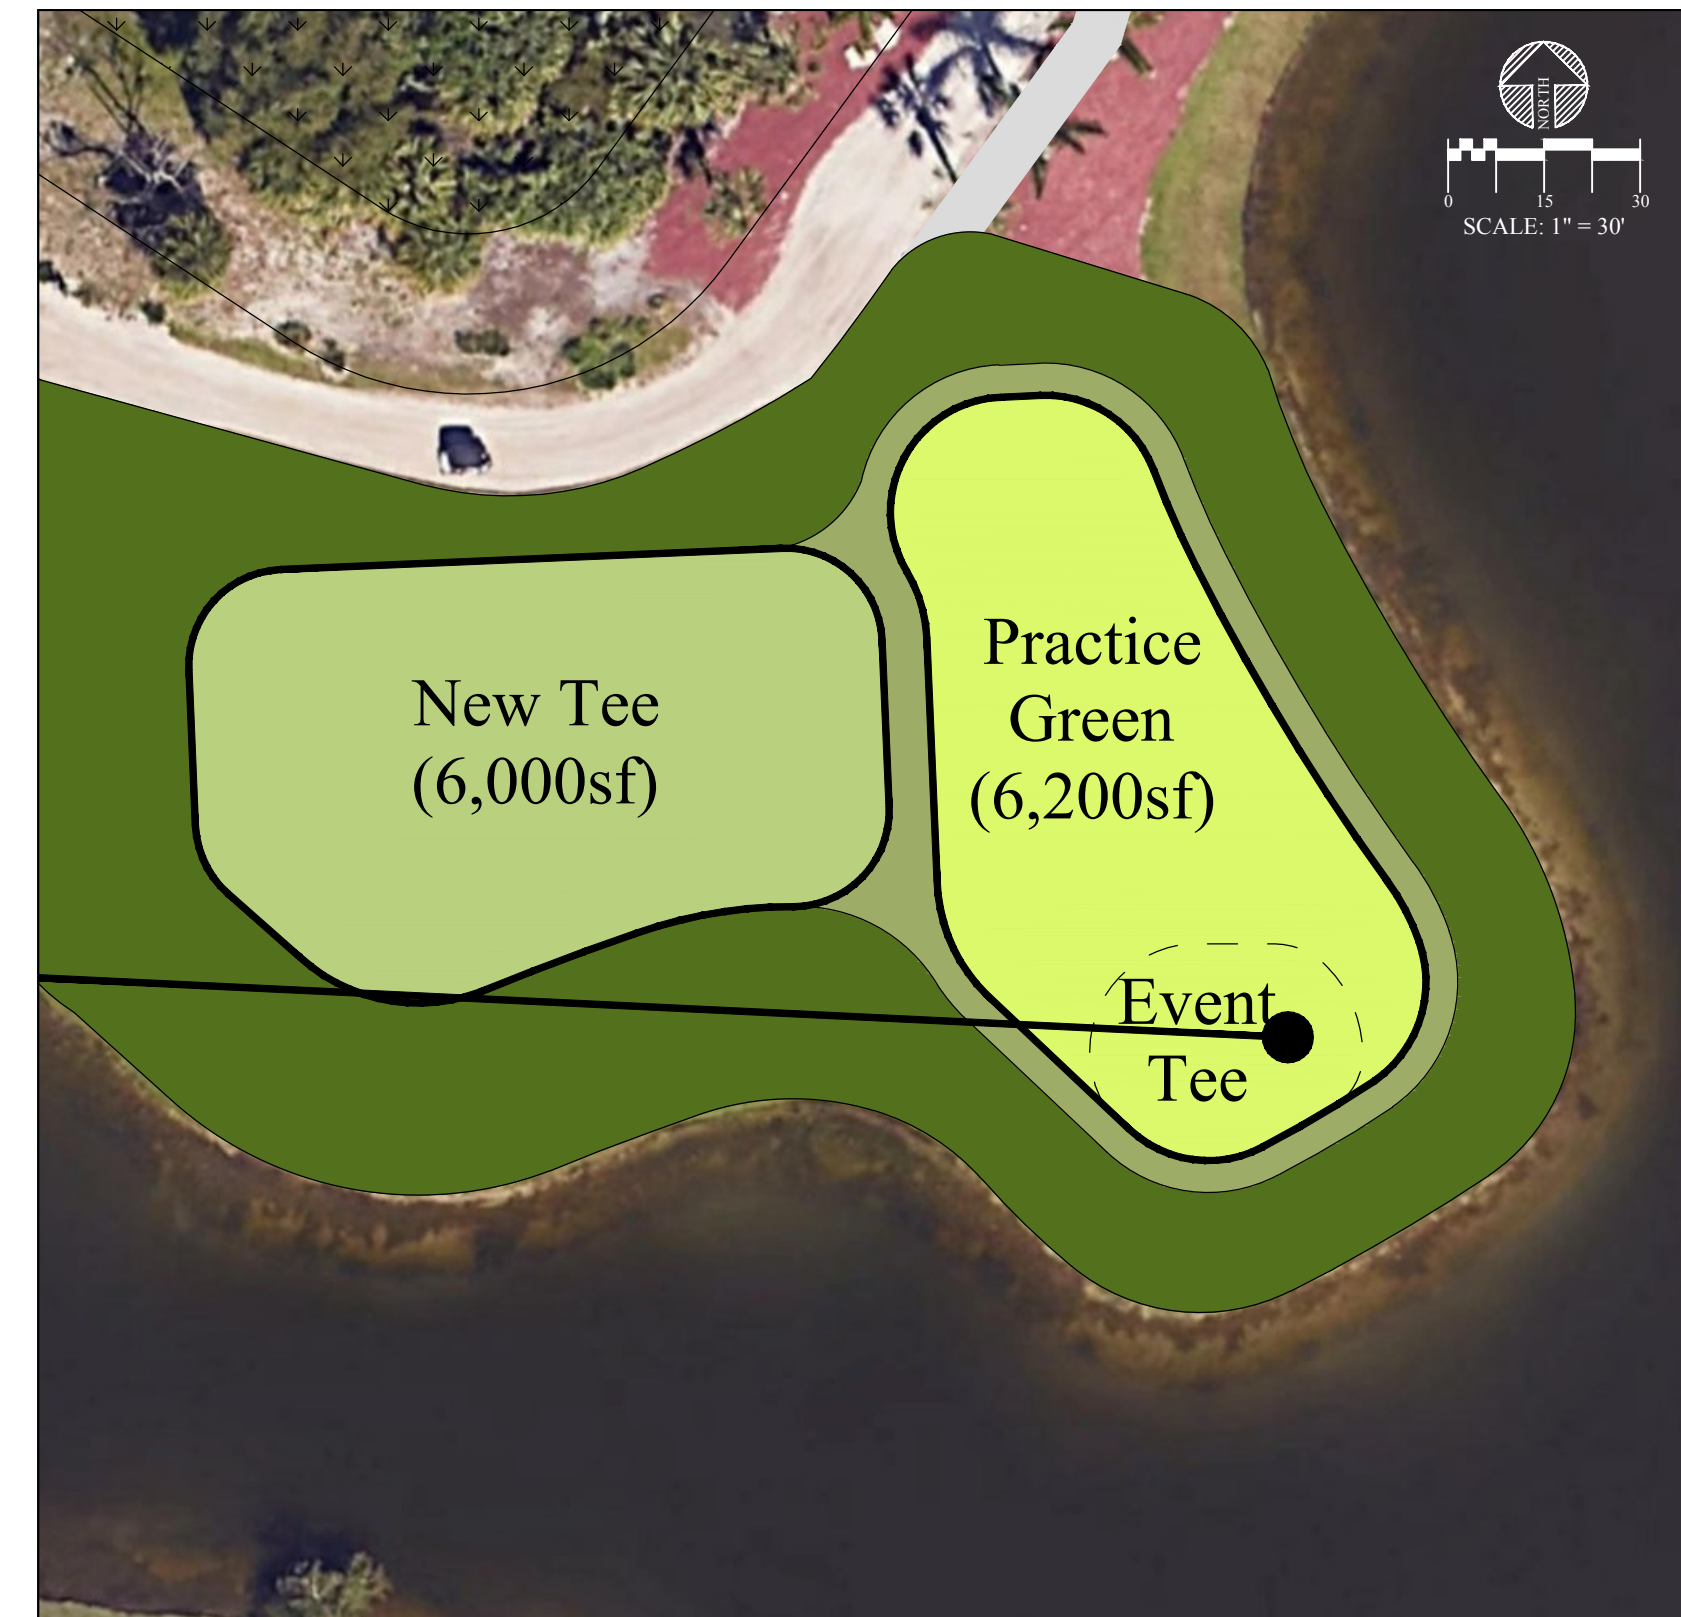

COVERED HITTING BAYS

SHORT GAME PRACTICE AREA

PRACTICE GREEN / #1 TEE

NEW #18

PRACTICE RANGE TEE

WATER FEATURE HOLE #18

NEW #18